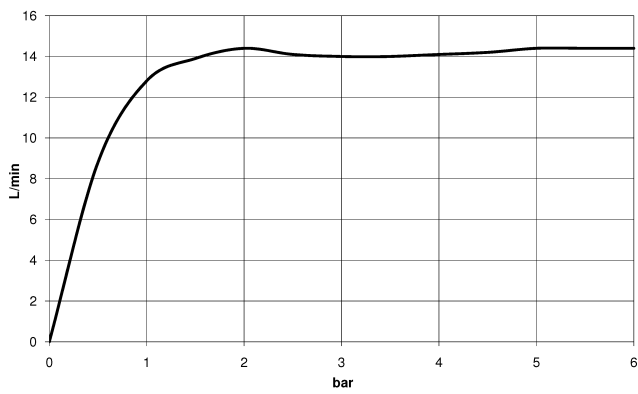

Flow rate chart

Certificates

LGA_38665.